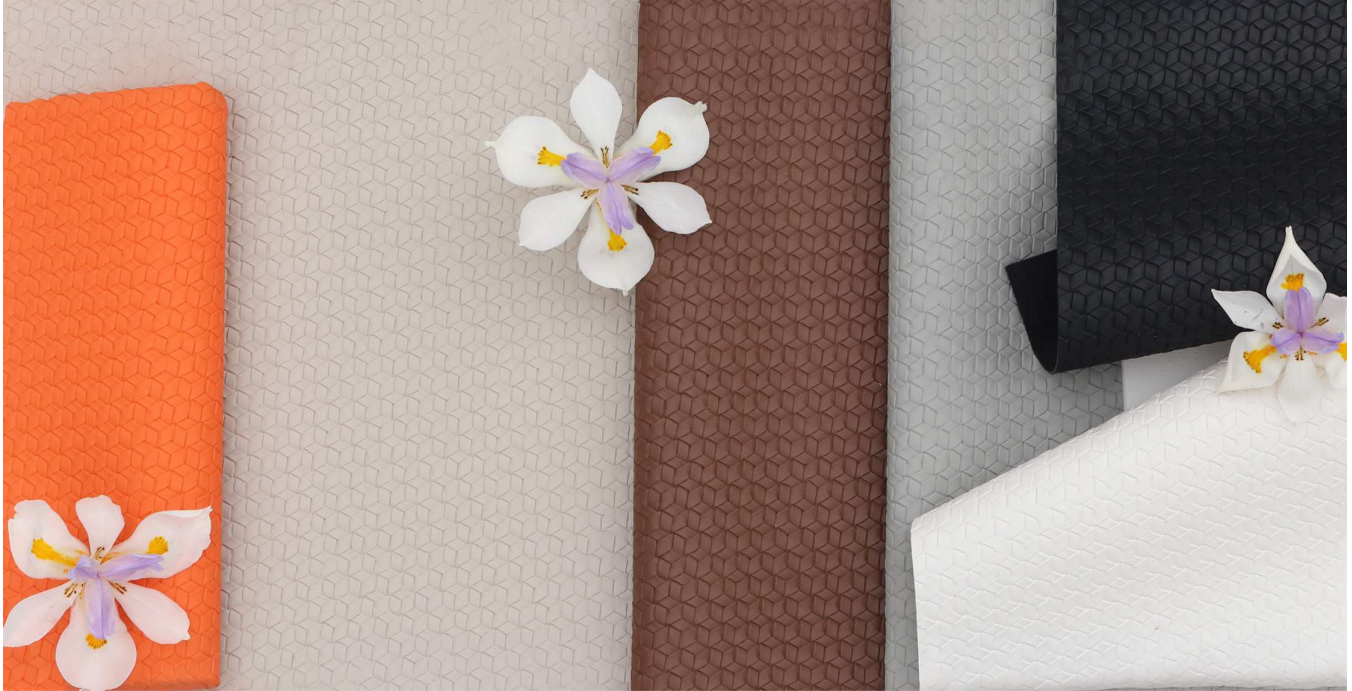

JUSTIN DAVID

TETRA

6 Colors

| | |
|----------------------|--|
| Suggested Use | Upholstery |
| Width | 54" |
| Content | 80% PVC 20% Polyester |
| Repeat | 3/4"H x 1"V |
| FR Rating | NFPA 260 / UFAC Class 1 / Cal Tech Bul 117-2013 / IMO 2010 FTP Code Part 8 |
| Abrasion | Exceeds 100,000 Double Rubs (Wyzenbeek) |
| Finish | None |
| Cleaning | W |
| Roll Size | Approx. 45 Yards |
| Custom Color | 500 Yards |

Tetra

Sanctum

Popsicle

Bird Bath

Jumanji

Morse Code

Cryptic