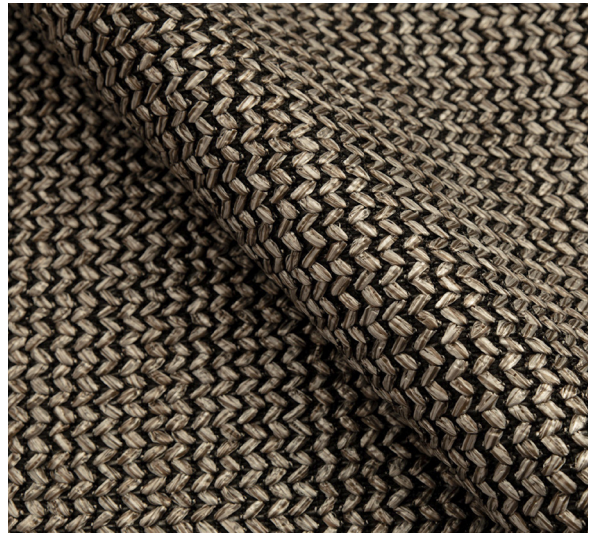

JUSTIN DAVID

SAMOA

4 Colors

Suggested Use	Upholstery
Width	53"
Content	100% Polypropylene
Repeat	5/8"V
FR Rating	NFPA 260 / UFAC Class 1 / Cal Tech Bul 117-2013
Abrasion	Exceeds 100,000 Double Rubs (Wyzenbeek)
Finish	Outdoor Rated
Cleaning	Rinse with mild soap and water, wipe with a soft cloth using a non-abrasive cleaner. Rinse with fresh water and wipe dry. Bleach Cleanable (4:1)
Roll Size	Approx. 54 Yards
Custom Color	550 Yards

Samoa

Fala Mat

Skirt

Wood Mulch

Mafic