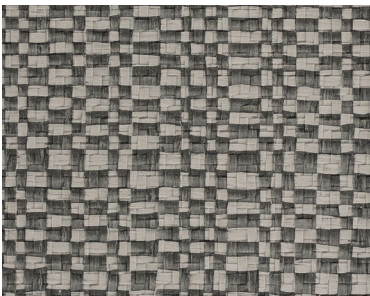

JUSTIN DAVID

GUINEA

7 Colors

Suggested Use	Upholstery
Width	55"
Content	78% PVC 20% Polyester 2% Polyurethane
Repeat	5 1/2"H x 5 3/4"V
FR Rating	NFPA 260 / UFAC Class 1 / Cal Tech Bul 117-2013 / IMO A.652 (16) 8.2 & 8.3
Abrasion	Exceeds 100,000 Double Rubs (Wyzenbeek)
Finish	Outdoor Rated, Anti-Fungal
Cleaning	Rinse with mild soap and water, wipe with a soft cloth using a non-abrasive cleaner. Rinse with fresh water and wipe dry. Bleach Cleanable (4:1)
Roll Size	Approx. 33 Yards
Custom Color	450 Yards

Guinea

Spear

Cape Coast

Roof Thatch

Griot

Snakeskin

Fowl

Warlock