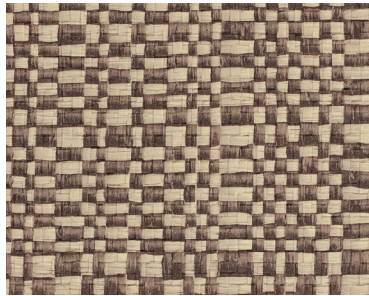

JUSTIN DAVID

GUINEA

7 Colors

Suggested Use	Upholstery
Width	55"
Content	78% PVC 20% Polyester 2% Polyurethane
Repeat	5 1/2"H x 5 3/4"V
FR Rating	NFPA 260 / UFAC Class 1 / Cal Tech Bul 117-2013 / IMO A.652 (16) 8.2 & 8.3
Abrasion	Exceeds 100,000 Double Rubs (Wyzenbeek)
Finish	Outdoor Rated, Anti-Fungal
Cleaning	Rinse with mild soap and water, wipe with a soft cloth using a non-abrasive cleaner. Rinse with fresh water and wipe dry. Bleach Cleanable (4:1)
Roll Size	Approx. 33 Yards
Custom Color	450 Yards

Guinea

Spear

Cape Coast

Roof Thatch

Griot

Snakeskin

Fowl

Warlock