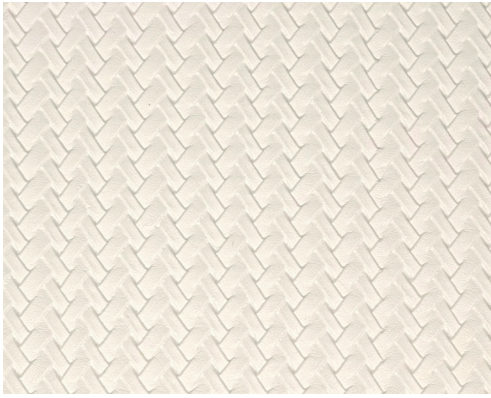

Gilligan

Magic Conch