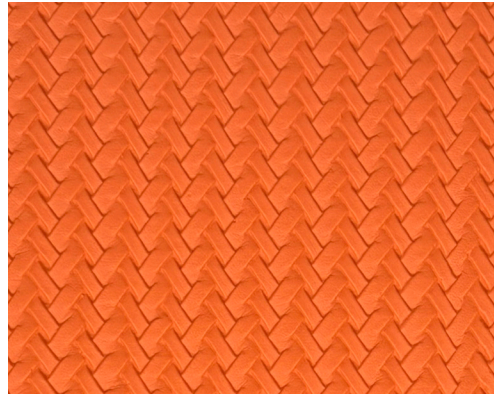

Fire Dancer