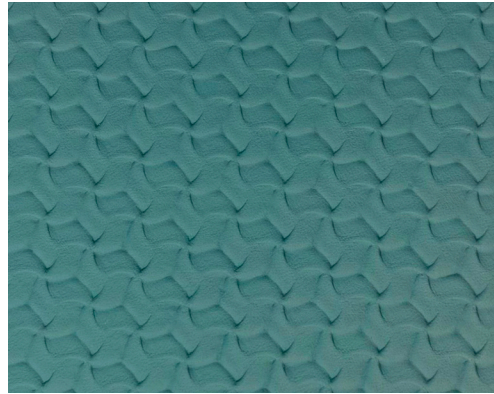

JUSTIN DAVID

ESCHER

6 Colors

| | |
|----------------------|--|
| Suggested Use | Upholstery |
| Width | 54" |
| Content | 80% PVC 20% Polyester |
| Repeat | 5/8"H x 5/8"V |
| FR Rating | NFPA 260 / UFAC Class 1 / Cal Tech Bul 117-2013 / IMO 2010 FTP Code Part 8 |
| Abrasion | Exceeds 100,000 Double Rubs (Wyzenbeek) |
| Finish | None |
| Cleaning | W |
| Roll Size | Approx. 45 Yards |
| Custom Color | 500 Yards |

Escher

Polaris

Clownfish

Tin Can

Stowaway

Uncharted

Nadir