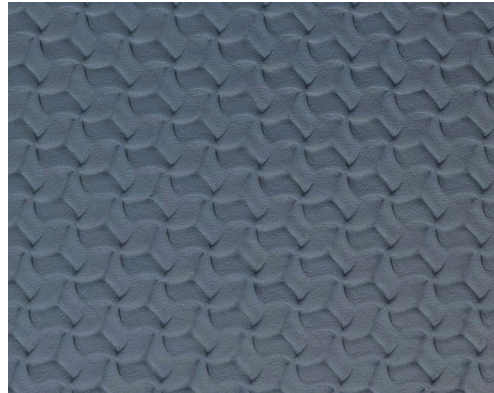

JUSTIN DAVID

ESCHER

6 Colors

| | |
|----------------------|--|
| Suggested Use | Upholstery |
| Width | 54" |
| Content | 80% PVC 20% Polyester |
| Repeat | 5/8"H x 5/8"V |
| FR Rating | NFPA 260 / UFAC Class 1 / Cal Tech Bul 117-2013 / IMO 2010 FTP Code Part 8 |
| Abrasion | Exceeds 100,000 Double Rubs (Wyzenbeek) |
| Finish | None |
| Cleaning | W |
| Roll Size | Approx. 45 Yards |
| Custom Color | 500 Yards |

Escher

Polaris

Clownfish

Tin Can

Stowaway

Uncharted

Nadir