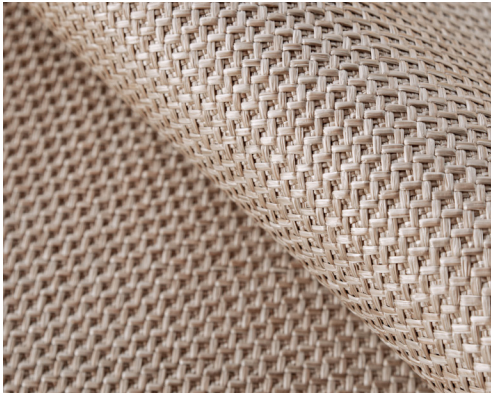

### 5 Colors

|                      |  |
|----------------------|--|
| <b>Suggested Use</b> | Upholstery   |
| <b>Width</b>         | 57"  |
| <b>Content</b>       | 100% Polypropylene   |
| <b>Repeat</b>        | 3/4"H x 5/8"V  |
| <b>FR Rating</b>     | NFPA 260 / UFAC Class 1 / Cal Tech Bul 117-2013  |
| <b>Abrasion</b>      | Exceeds 100,000 Double Rubs (Wyzenbeek)  |
| <b>Finish</b>        | Outdoor Rated  |
| <b>Cleaning</b>      | Rinse with mild soap and water, wipe with a soft cloth using a non-abrasive cleaner. Rinse with fresh water and wipe dry. Bleach Cleanable (4:1) |
| <b>Roll Size</b>     | Approx. 54 Yards   |
| <b>Custom Color</b>  | 550 Yards  |

# Bantu

Elephant Tusk

Grasscloth

Acacia

Barley

Glint