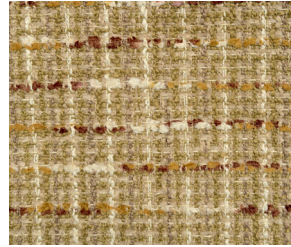

JUSTIN DAVID

DELPHI

15 Colors

| | |
|----------------------|--|
| Suggested Use | Upholstery |
| Width | 57" |
| Content | 100% Polyester |
| Repeat | 29.13"H x 9.96"V |
| FR Rating | NFPA 260 / UFAC Class 1 / Cal Tech Bul 117-2013 |
| Abrasion | Exceeds 100,000 Double Rubs (Wyzenbeek) |
| Finish | Latex Backing |
| Cleaning | Spot clean as necessary with upholstery shampoo or foam from a mild detergent. |
| Roll Size | Approx. 49 Yards |
| Custom Color | 550 Yards |

Delphi

Winter Fir

Temple Ruins

Bushel

Pythia

Sanctuary Sand

Relic

Priestess