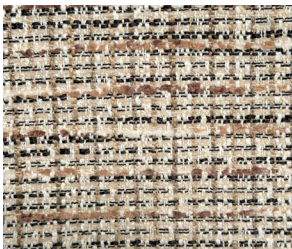

JUSTIN DAVID

DELPHI

15 Colors

| | |
|----------------------|--|
| Suggested Use | Upholstery |
| Width | 57" |
| Content | 100% Polyester |
| Repeat | 29.13"H x 9.96"V |
| FR Rating | NFPA 260 / UFAC Class 1 / Cal Tech Bul 117-2013 |
| Abrasion | Exceeds 100,000 Double Rubs (Wyzenbeek) |
| Finish | Latex Backing |
| Cleaning | Spot clean as necessary with upholstery shampoo or foam from a mild detergent. |
| Roll Size | Approx. 49 Yards |
| Custom Color | 550 Yards |

Delphi

Winter Fir

Temple Ruins

Bushel

Pythia

Sanctuary Sand

Relic

Priestess

Pyre

Oracle Smoke

Hymn

Drain

Divination Flame

Corinth

Phantom Thread

Trance