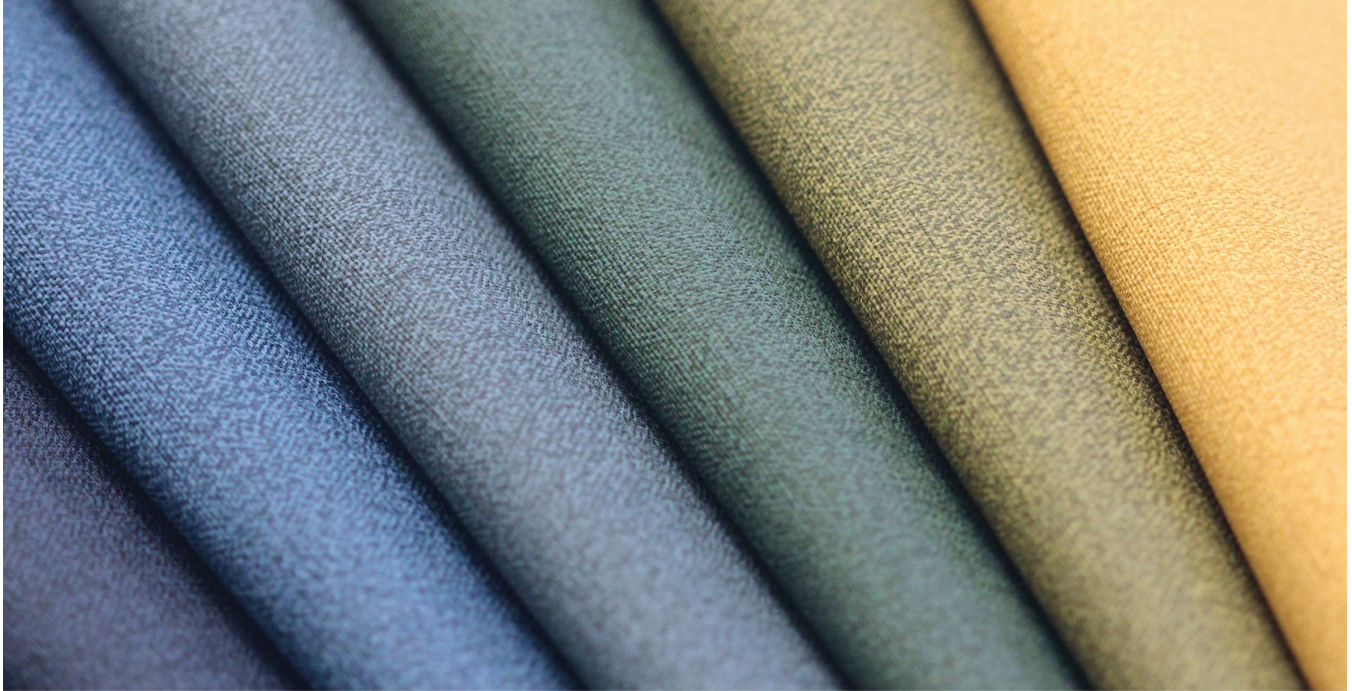

JUSTIN DAVID

CROCE

21 Colors

Suggested Use	Upholstery
Width	54"
Content	100% Phthalate Free PVC (Back: 100% Polyester)
Repeat	Irregular
FR Rating	NFPA 260 / UFAC Class 1 / Cal Tech Bul 117-2013
Abrasion	Exceeds 195,000 Double Rubs (Wyzenbeek)
Finish	Stain Resistant
Cleaning	Clean With Mild Soap And Water, Then Rinse With Fresh Water And Wipe Dry With A Clean Cloth. Bleach Cleanable (10:1)
Roll Size	Approx. 30 Yards
Custom Color	600 Yards

Croce

Aire

Papel

Rope

Oakley

Quill Pen

Grange

Holocene